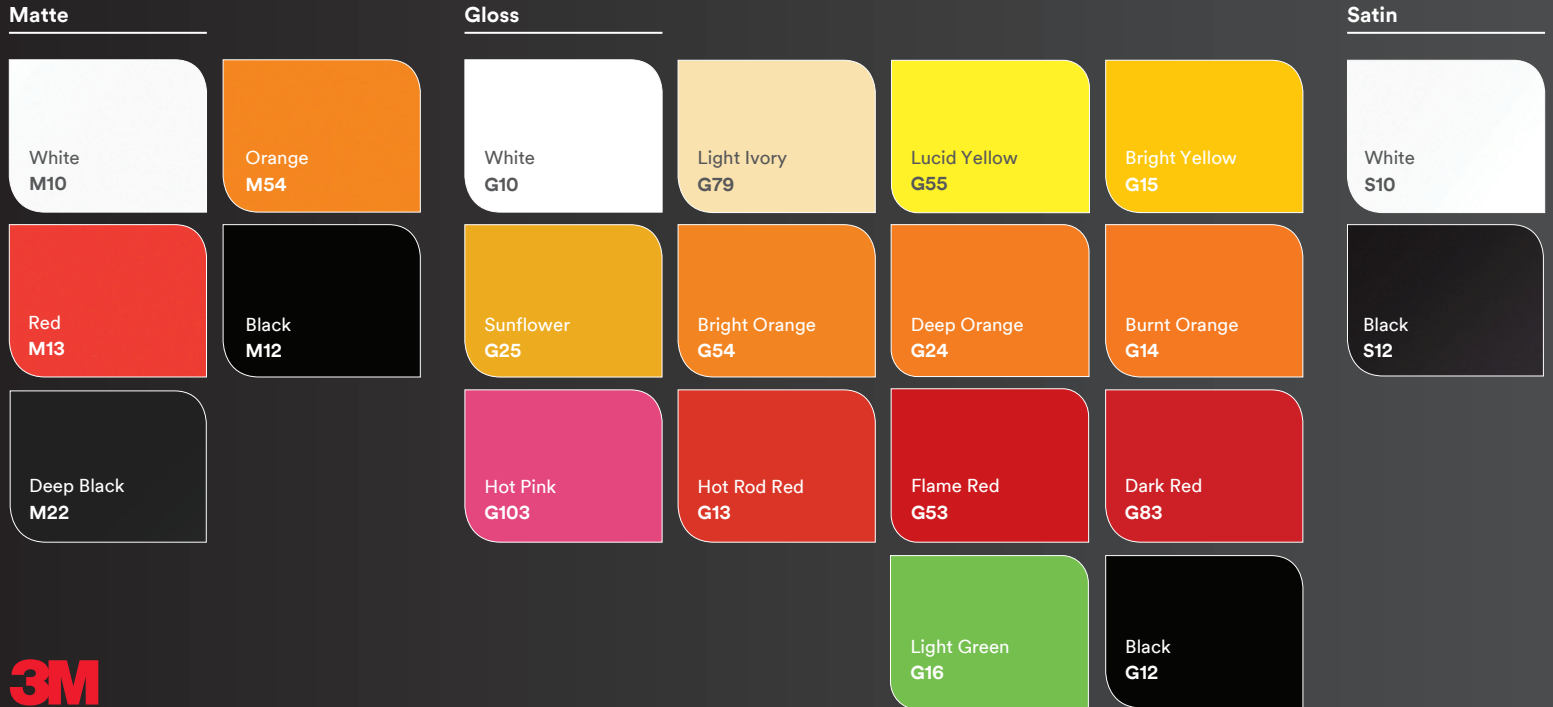

Create a sensation.

3M Commercial Solutions Division
3M Canada
London, ON N6A 4T1
1-800-3M-HELPS
3M.ca/2080

Contact your 3M sales representative for more information or visit
[3M.ca/2080](https://www.3m.ca/2080).

Metallic and/or pearl colours shown on monitor and when printed are approximate representations of actual colours available.
3M, 3M Science. Applied to Life. and MCS are trademarks of 3M. Used under license in Canada. © 2019, 3M. All rights reserved. 1902-14111 E